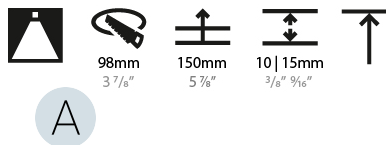

GENERAL

Series: Bioniq
Subseries: Bioniq Round Deep
Brand: Prolicht
Division: Architectural
Mounting Type: Recessed
Mounting Location: Ceiling
Subcategory: Downlight

PHYSICAL

Shape: Round
Diameter (mm): 107
Diameter (in): 4 3/16
Height (mm): 130
Height (in): 5 1/8
Ceiling Thickness (mm): 10 / 12.5 / 15
Ceiling Thickness (in): 3/8 or 1/2 or 9/16
Min. Recessing Depth (mm): 150
Min. Recessing Depth (in): 5 7/8
Light Distribution: Downlight
Weight (kg): 0.533
Weight (lbs): 1.18
Fixture Finish: SSR / BKV / CWI / CRY / HAB / UFT / ITA / RUA / FTG / MYG / LOD / PUS / FRO / FUP / KIA / POP / BLS / SPG / MEY / GOH / GUM / CHC / COM / ABZ / JAG / OBR / MOS / ROR
Fixture Material: Aluminum Die Cast
Cut-out Measurements: 98mm / 3 7/8"

ELECTRICAL

Lamp Type: LED (Zhaga Standard)
Input Wattage (W): 15.5
Total Output Wattage (W): 13
Dimming: Tri-Mode (Non-Dimming and Phase Dimming (120Vac only) and 0-10V Dimming)
Driver Included: No
Driver Location: Recessed Housing
Driver Type: Constant Current - Universal
Driver Class: Class 2
Housing: See components
Input Voltage (V): 120 - 277
Constant Current (MA): 500

LED

Number of LEDs: 1
Color Temperature (°K): 2700 / 3000 / 3500 / 4000
Max. Delivered Lumen (lm): 1140 / 1180 / 1245 / 1270
CRI: >90 CRI
Lamp Life (hrs): 50000

OPTICAL

Reflector°: 20 / 40 / 60

RATINGS AND CERTIFICATIONS

Certified By: Certified for North American Standards
IP rating: IP54