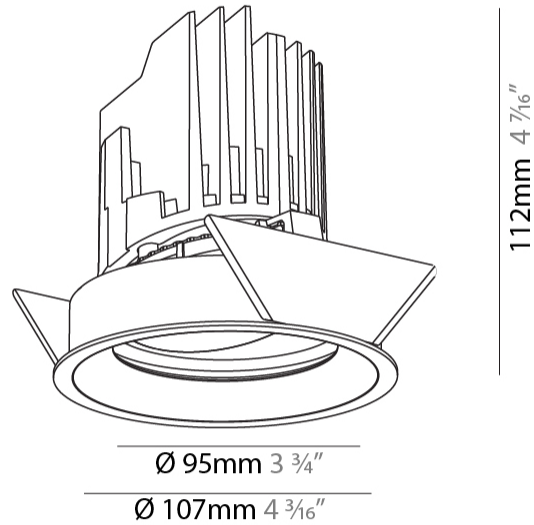

GENERAL

Series: Bioniq
Subseries: Bioniq Round Adjustable
Brand: Prolicht
Division: Architectural
Mounting Type: Recessed
Mounting Location: Ceiling
Subcategory: Downlight

PHYSICAL

Shape: Round
Diameter (mm): 107
Diameter (in): 4 3/16
Height (mm): 112
Height (in): 4 7/16
Ceiling Thickness (mm): 10 / 12.5 / 15
Ceiling Thickness (in): 3/8 or 1/2 or 9/16
Min. Recessing Depth (mm): 130
Min. Recessing Depth (in): 5 1/8
Light Distribution: Adjustable / Downlight
Weight (kg): 0.484
Weight (lbs): 1.07
Fixture Finish: SSR / BKV / CWI / CRY / HAB / UFT / ITA / RUA / FTG / MYG / LOD / PUS / FRO / FUP / KIA / POP / BLS / SPG / MEY / GOH / GUM / CHC / COM / ABZ / JAG / OBR / MOS / ROR
Fixture Material: Aluminum Die Cast
Cut-out Measurements: 98mm / 3 7/8"

OPTICAL

Reflector: 14 / 18 / 42
Adjustability: Rotational 355°; Tilt 30°

RATINGS AND CERTIFICATIONS

Certified By: Certified for North American Standards
IP rating: IP54

BIONIQ ROUND ADJUSTABLE RECESSED

A35239-